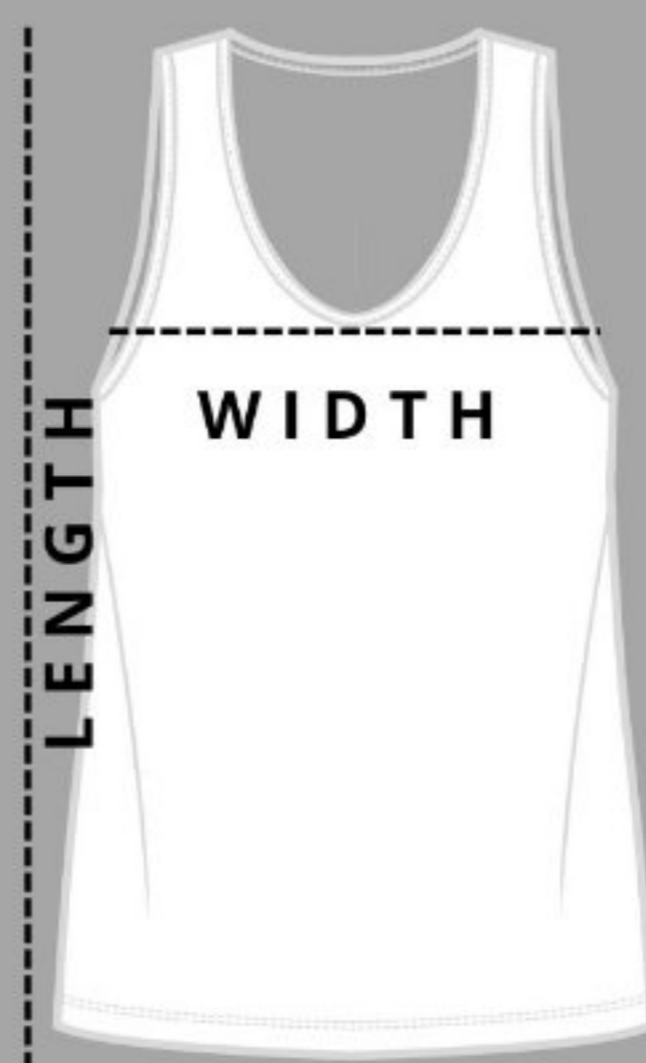

MEN'S SHIRTS

MEN'S TANK TOP

MEN'S

MODEL **A**
IS 175 CM X 80 KG
AND WEARS
GYM REST DAY LINE T-SHIRT **SIZE M**
TECH LINE T-SHIRT **SIZE M**
HOODIE **SIZE L**
TANK TOP **SIZE L**

MODEL **B**
IS 185 CM X 95 KG
AND WEARS
GYM REST DAY LINE T-SHIRT **SIZE L**
TECH LINE T-SHIRT **SIZE L**
HOODIE **SIZE L**
TANK TOP **SIZE XL**

HOODIE

WOMENS'S SHIRTS

A

B

MODEL **C**
IS 170 CM X 60 KG
AND WEARS
TECH LINE T-SHIRT **SIZE S**

MODEL **D**
IS 175 CM X 65 KG
AND WEARS
TECH LINE T-SHIRT **SIZE S**

C

D