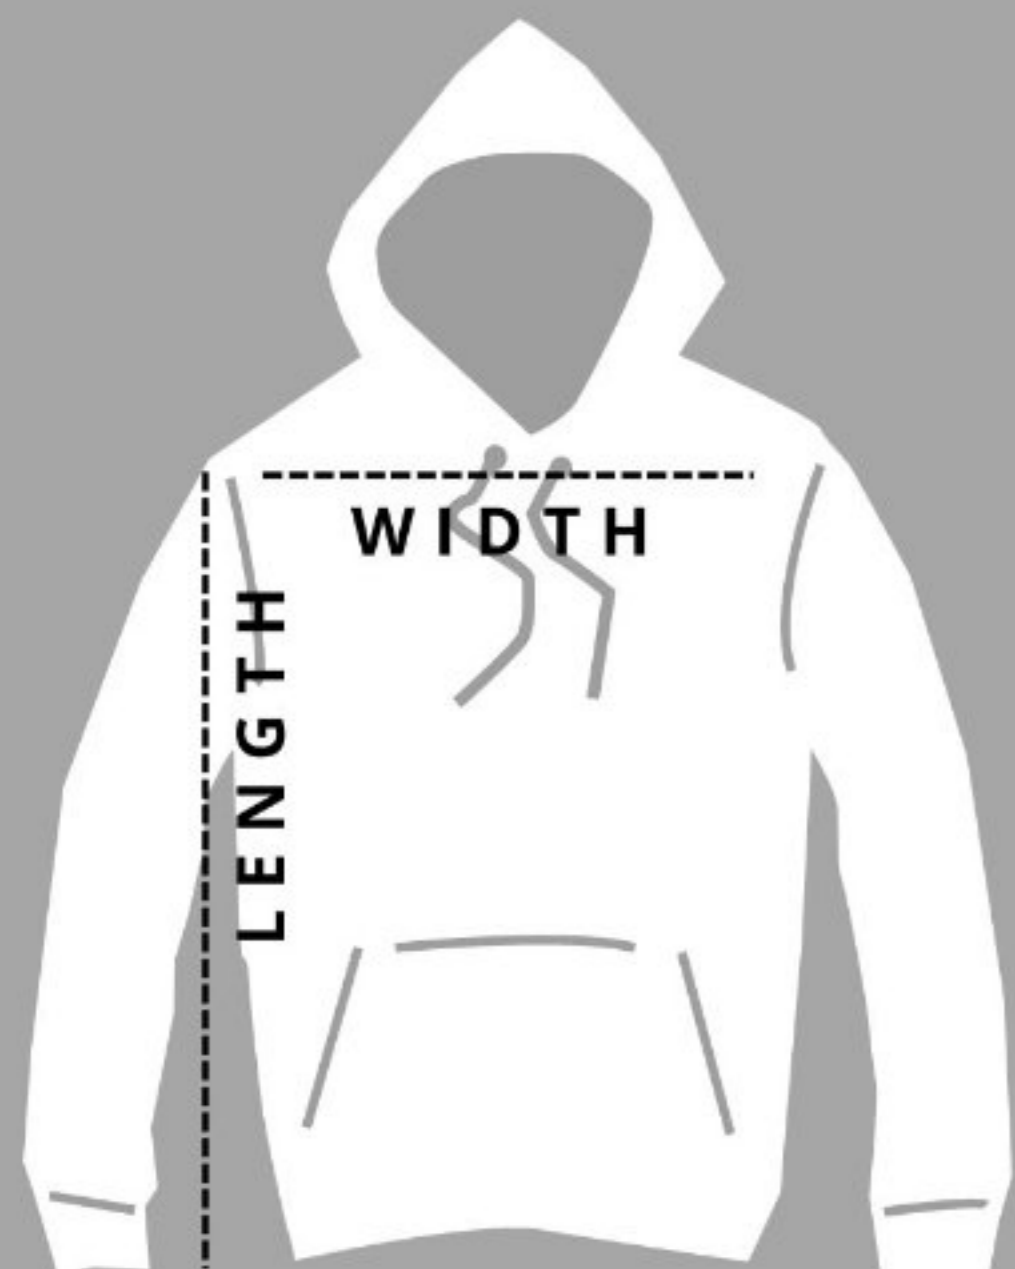

MEN'S SHIRTS

MEN'S TANK TOP

MEN'S

MODEL **A**
IS 175 CM X 80 KG
AND WEARS
GYM REST DAY LINE T-SHIRT **SIZE M**
TECH LINE T-SHIRT **SIZE M**
HOODIE **SIZE L**
TANK TOP **SIZE L**

MODEL **B**
IS 185 CM X 95 KG
AND WEARS
GYM REST DAY LINE T-SHIRT **SIZE L**
TECH LINE T-SHIRT **SIZE L**
HOODIE **SIZE L**
TANK TOP **SIZE XL**

HOODIE

WOMENS'S SHIRTS

A

B

MODEL **C**
IS 170 CM X 60 KG
AND WEARS
TECH LINE T-SHIRT **SIZE S**

MODEL **D**
IS 175 CM X 65 KG
AND WEARS
TECH LINE T-SHIRT **SIZE S**

C

D